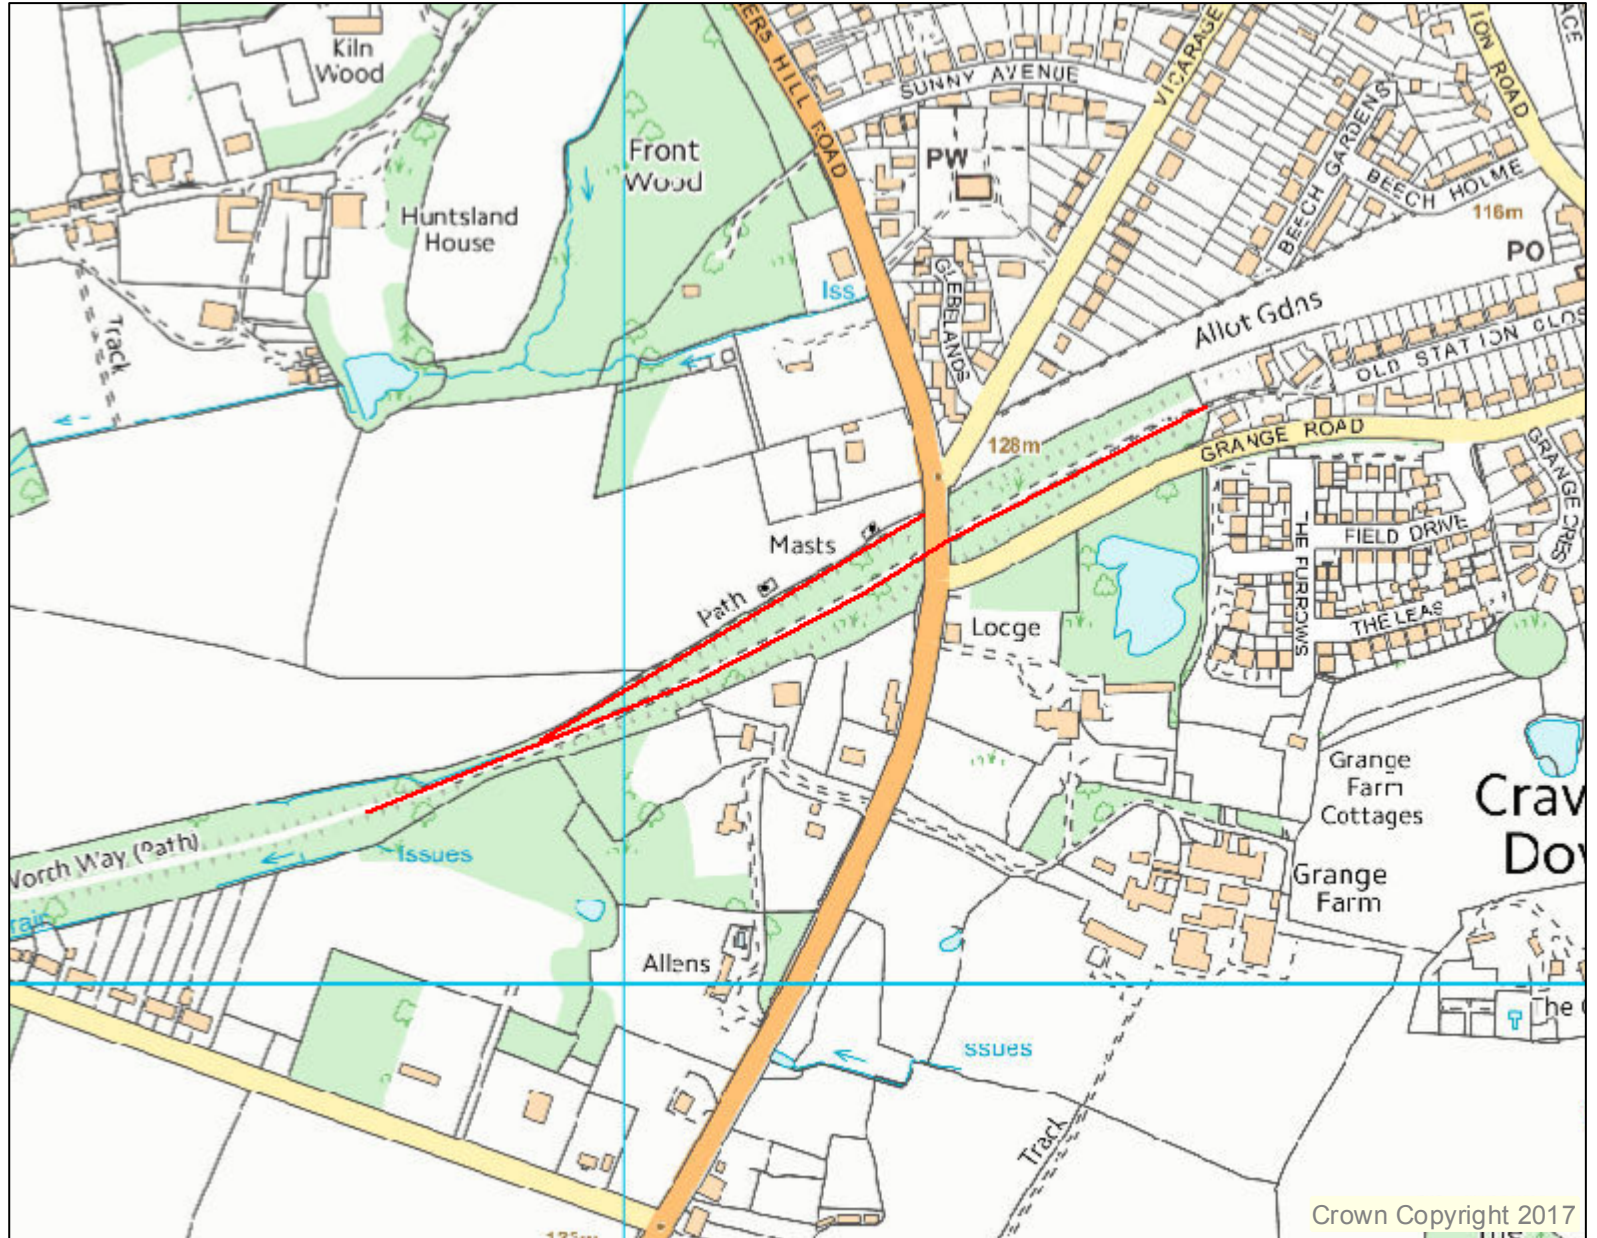

Worth Way Closure Monday 13th - Wednesday 22nd September

Legend

Date:
Author:
Scale 1:5,000

Map Notes

Crown Copyright. All rights reserved.
West Sussex County Council
100023447 (2017)